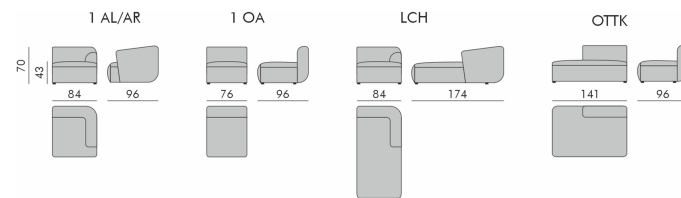

COMO

MODALTO

- AL/AR - CAN CHOOSE LEFT OR RIGHT SIDE OF THE ARMREST
- A. SEAT FILLING
 - B. BACK FILLING
 - C. FRAME SPRINGS/BELTS
 - D. FRAME MATERIAL
 - E. BACK MATERIAL
 - F. UPHOLSTERY
 - G. LEGS
- A. POLYURETHANE FOAM T3030, HR FOAM, COTTON WOOL
 - B. POLYURETHANE FOAM T3030, COTTON WOOL
 - C. SPRINGS
 - D. SOLID BEECH WOOD
 - E. WOOD BASED ELEMENTS (CHIPBOARD, FIBREBOARD) OF FRAME
 - F. FABRIC AND LEATHER
 - G. PLASTIC LEGS, HEIGHT 4CM