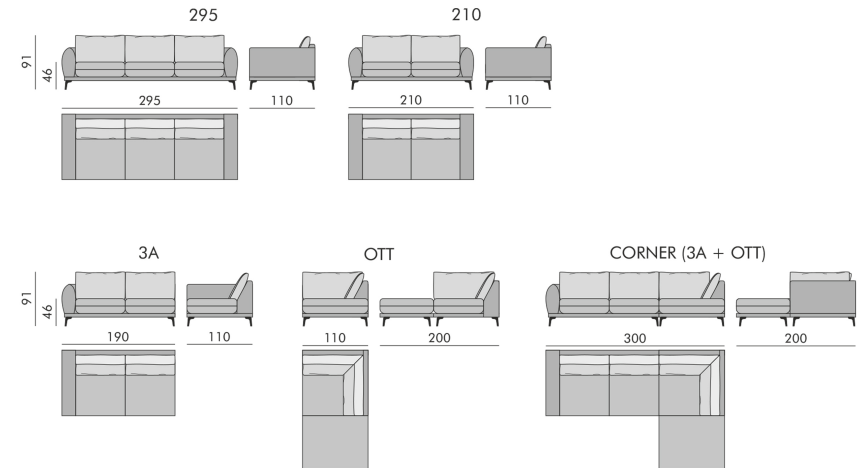

SOFTY

- AL/AR - CAN CHOOSE LEFT OR RIGHT SIDE OF THE ARMREST
- A. SEAT FILLING
 - B. BACK FILLING
 - C. FRAME SPRINGS/BELTS
 - D. FRAME MATERIAL
 - E. BACK MATERIAL
 - F. UPHOLSTERY
 - G. LEGS
- A. HR FOAM, POLYURETHANE FOAM 231 6, POLYURETHANE FOAM 3030, WADDING
 - B. SILICONE BALLS LUX MIXED WITH FOAM STICKS
 - C. SPRINGS
 - D. SOLID BEECH WOOD
 - E. WOOD BASED ELEMENTS (CHIPBOARD, FIBREBOARD) OF FRAME
 - F. FABRIC AND LEATHER
 - G. METAL LEGS, HEIGHT 15CM