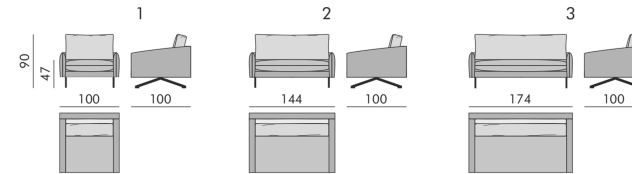

TENNO

- AL/AR - CAN CHOOSE LEFT OR RIGHT SIDE OF THE ARMREST
- A. SEAT FILLING
- B. BACK FILLING
- C. FRAME SPRINGS/BELTS
- D. FRAME MATERIAL
- E. BACK MATERIAL
- F. UPHOLSTERY
- G. LEGS
- A. POLYURETHANE FOAM T3030, HR FOAM, BOXSPRING
- B. SILICONE BALLS LUX MIXED WITH FOAM STICKS
- C. SPRINGS
- D. SOLID BEECH WOOD
- E. WOOD BASED ELEMENTS (CHIPBOARD, FIBREBOARD) OF FRAME
- F. FABRIC AND LEATHER
- G. METAL LEGS, HEIGHT 18CM