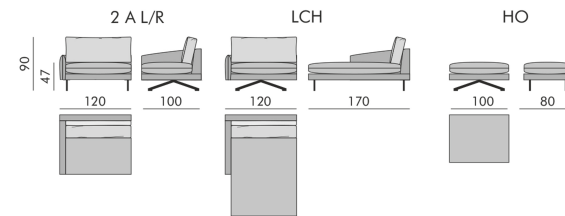

TENNO

- AL/AR - CAN CHOOSE LEFT OR RIGHT SIDE OF THE ARMREST
- A. SEAT FILLING
- B. BACK FILLING
- C. FRAME SPRINGS/BELTS
- D. FRAME MATERIAL
- E. BACK MATERIAL
- F. UPHOLSTERY
- G. LEGS
- A. POLYURETHANE FOAM T3030, HR FOAM, BOXSPRING
- B. SILICONE BALLS LUX MIXED WITH FOAM STICKS
- C. SPRINGS
- D. SOLID BEECH WOOD
- E. WOOD BASED ELEMENTS (CHIPBOARD, FIBREBOARD) OF FRAME
- F. FABRIC AND LEATHER
- G. METAL LEGS, HEIGHT 18CM