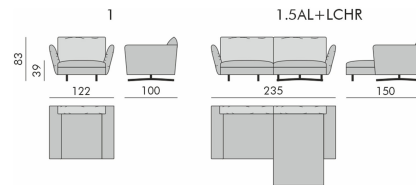

# VENO

AL/AR - CAN CHOOSE LEFT OR RIGHT SIDE OF THE ARMREST

- A. SEAT FILLING
  - B. BACK FILLING
  - C. FRAME SPRINGS/BELTS
  - D. FRAME MATERIAL
  - E. BACK MATERIAL
  - F. UPHOLSTERY
  - G. LEGS
- A. POLYURETHANE FOAM T3030, HR. FOAM,
  - SILICONE BALLS LUX MIXED WITH FOAM STICKS
  - B. POLYURETHANE FOAM T3030, HR. FOAM,
  - SILICONE BALLS LUX MIXED WITH FOAM STICKS
  - C. SPRINGS
  - D. SOLID BEECH WOOD
  - E. WOOD BASED ELEMENTS (CHIPBOARD, FIBREBOARD) OF FRAME
  - F. FABRIC AND LEATHER
  - G. METAL LEGS, HEIGHT 12CM