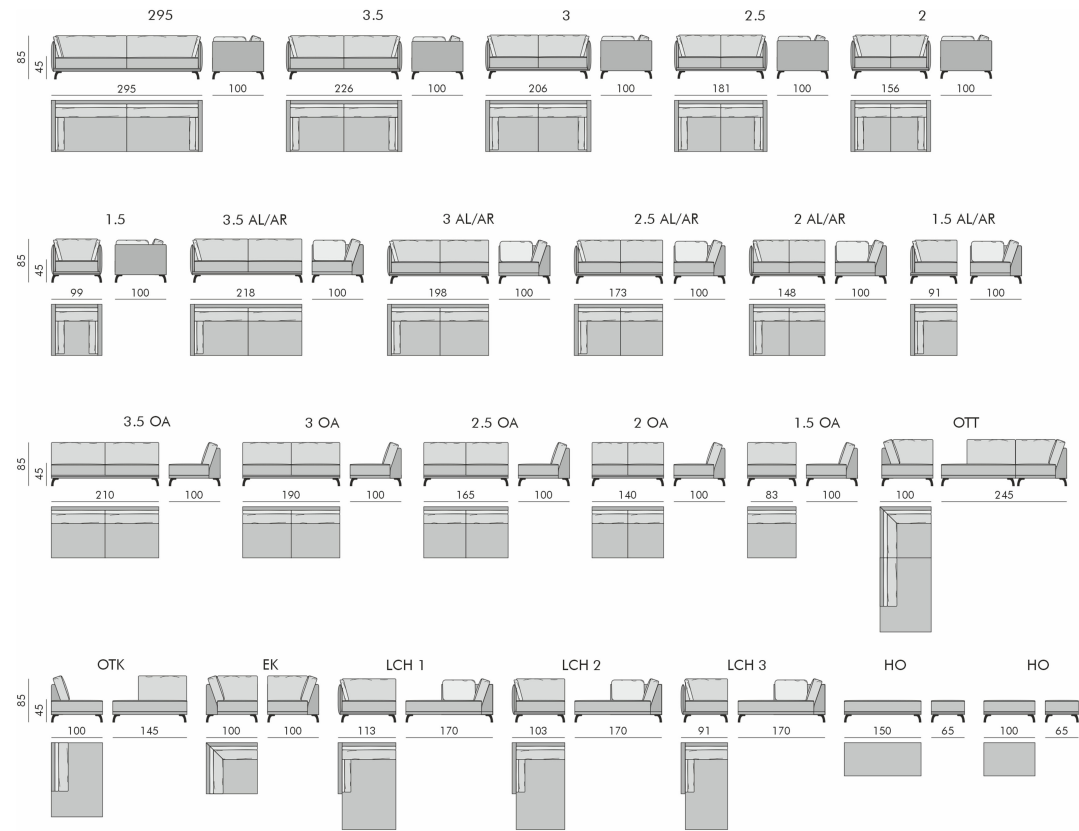

FORMIA

- AL/AR - CAN CHOOSE LEFT OR RIGHT SIDE OF THE ARMREST
- A. SEAT FILLING
 - B. BACK FILLING
 - C. FRAME SPRINGS/BELTS
 - D. FRAME MATERIAL
 - E. BACK MATERIAL
 - F. UPHOLSTERY
 - G. LEGS
- A. POLYURETHANE FOAM T3030, BOXSPRING, HR FOAM, COLD FOAM
 - B. SILICONE BALLS LUX MIXED WITH FOAM STICKS
 - C. SPRINGS
 - D. SOLID BEECH WOOD
 - E. WOOD-BASED ELEMENTS (CHIPBOARD, FIBREBOARD) OF FRAME
 - F. FABRIC AND LEATHER
 - G. METAL LEGS, HEIGHT 15CM